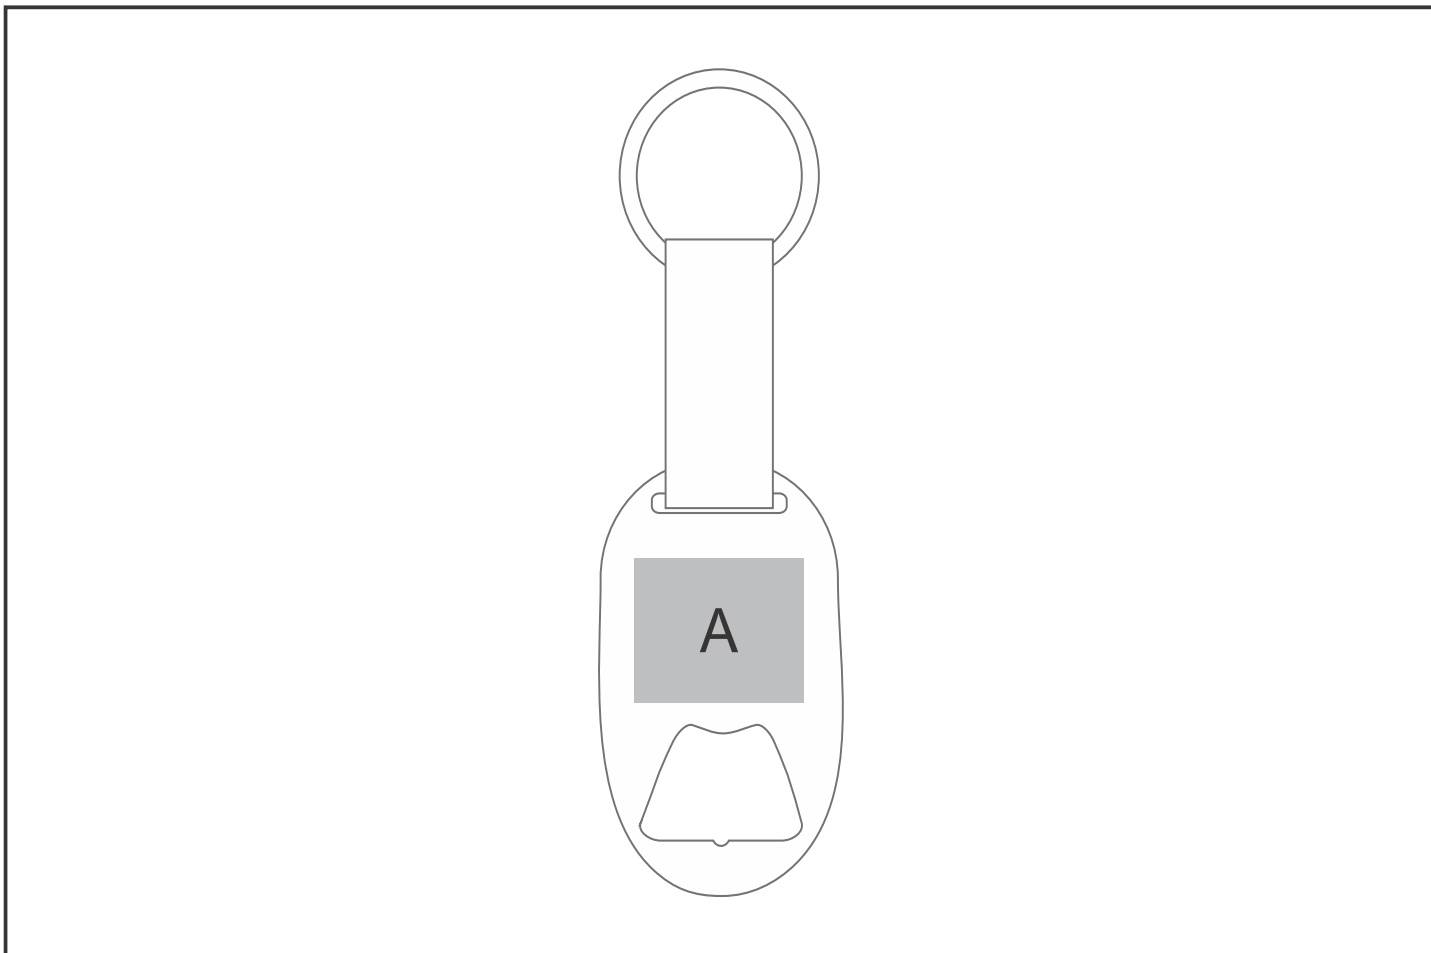

KH-7042

Altitude Bootlegger Bottle Opener Keyholder

Also available in

Check Logo24
guide and t's & c's

Need to know:

- Includes 1-Position Laser Engraving OR Includes 1-Colour, 1-Position Pad Print (setup fee applies)

- Laser Colour: White

Branding Options:

Position	Branding Method (Branding Code)	No. of Colours	Dimension
A	Laser Engraving (LA)	N/A	25mm wide x 20mm high
A	Pad Printing (PC)	4 Colours	25mm wide x 20mm high